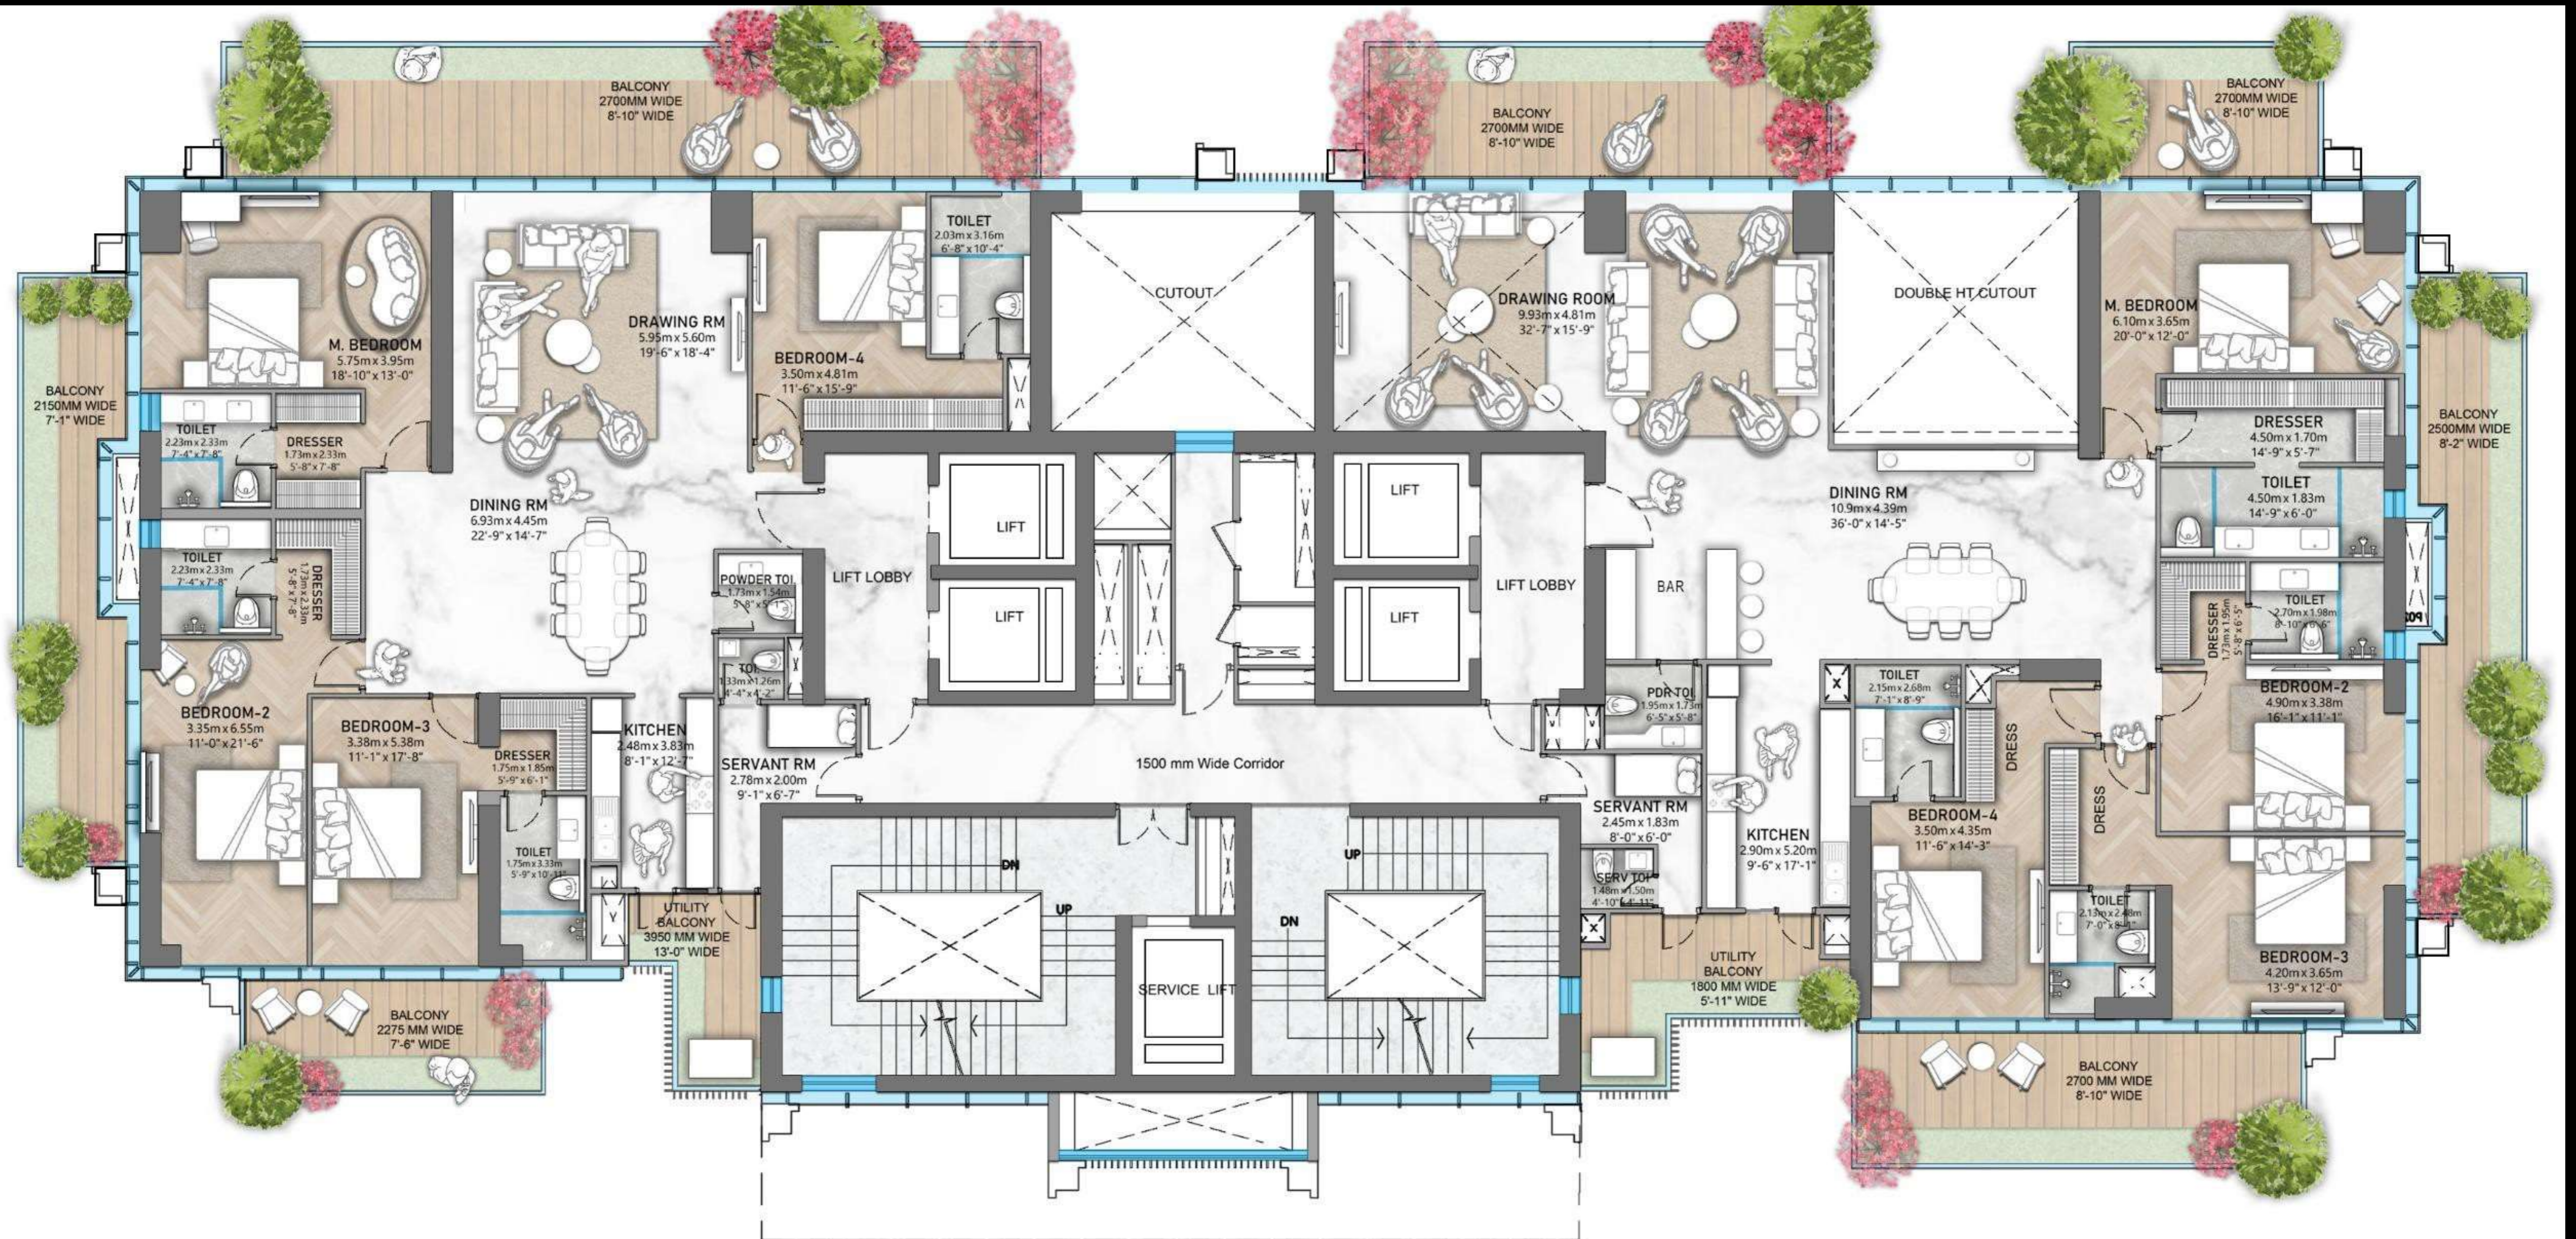

# TRUMP TOWER | LAYOUT PLAN

5685 sqft

4925 sqft

# TRUMP TOWER | LAYOUT PLAN

4925 sqft

5685 sqft