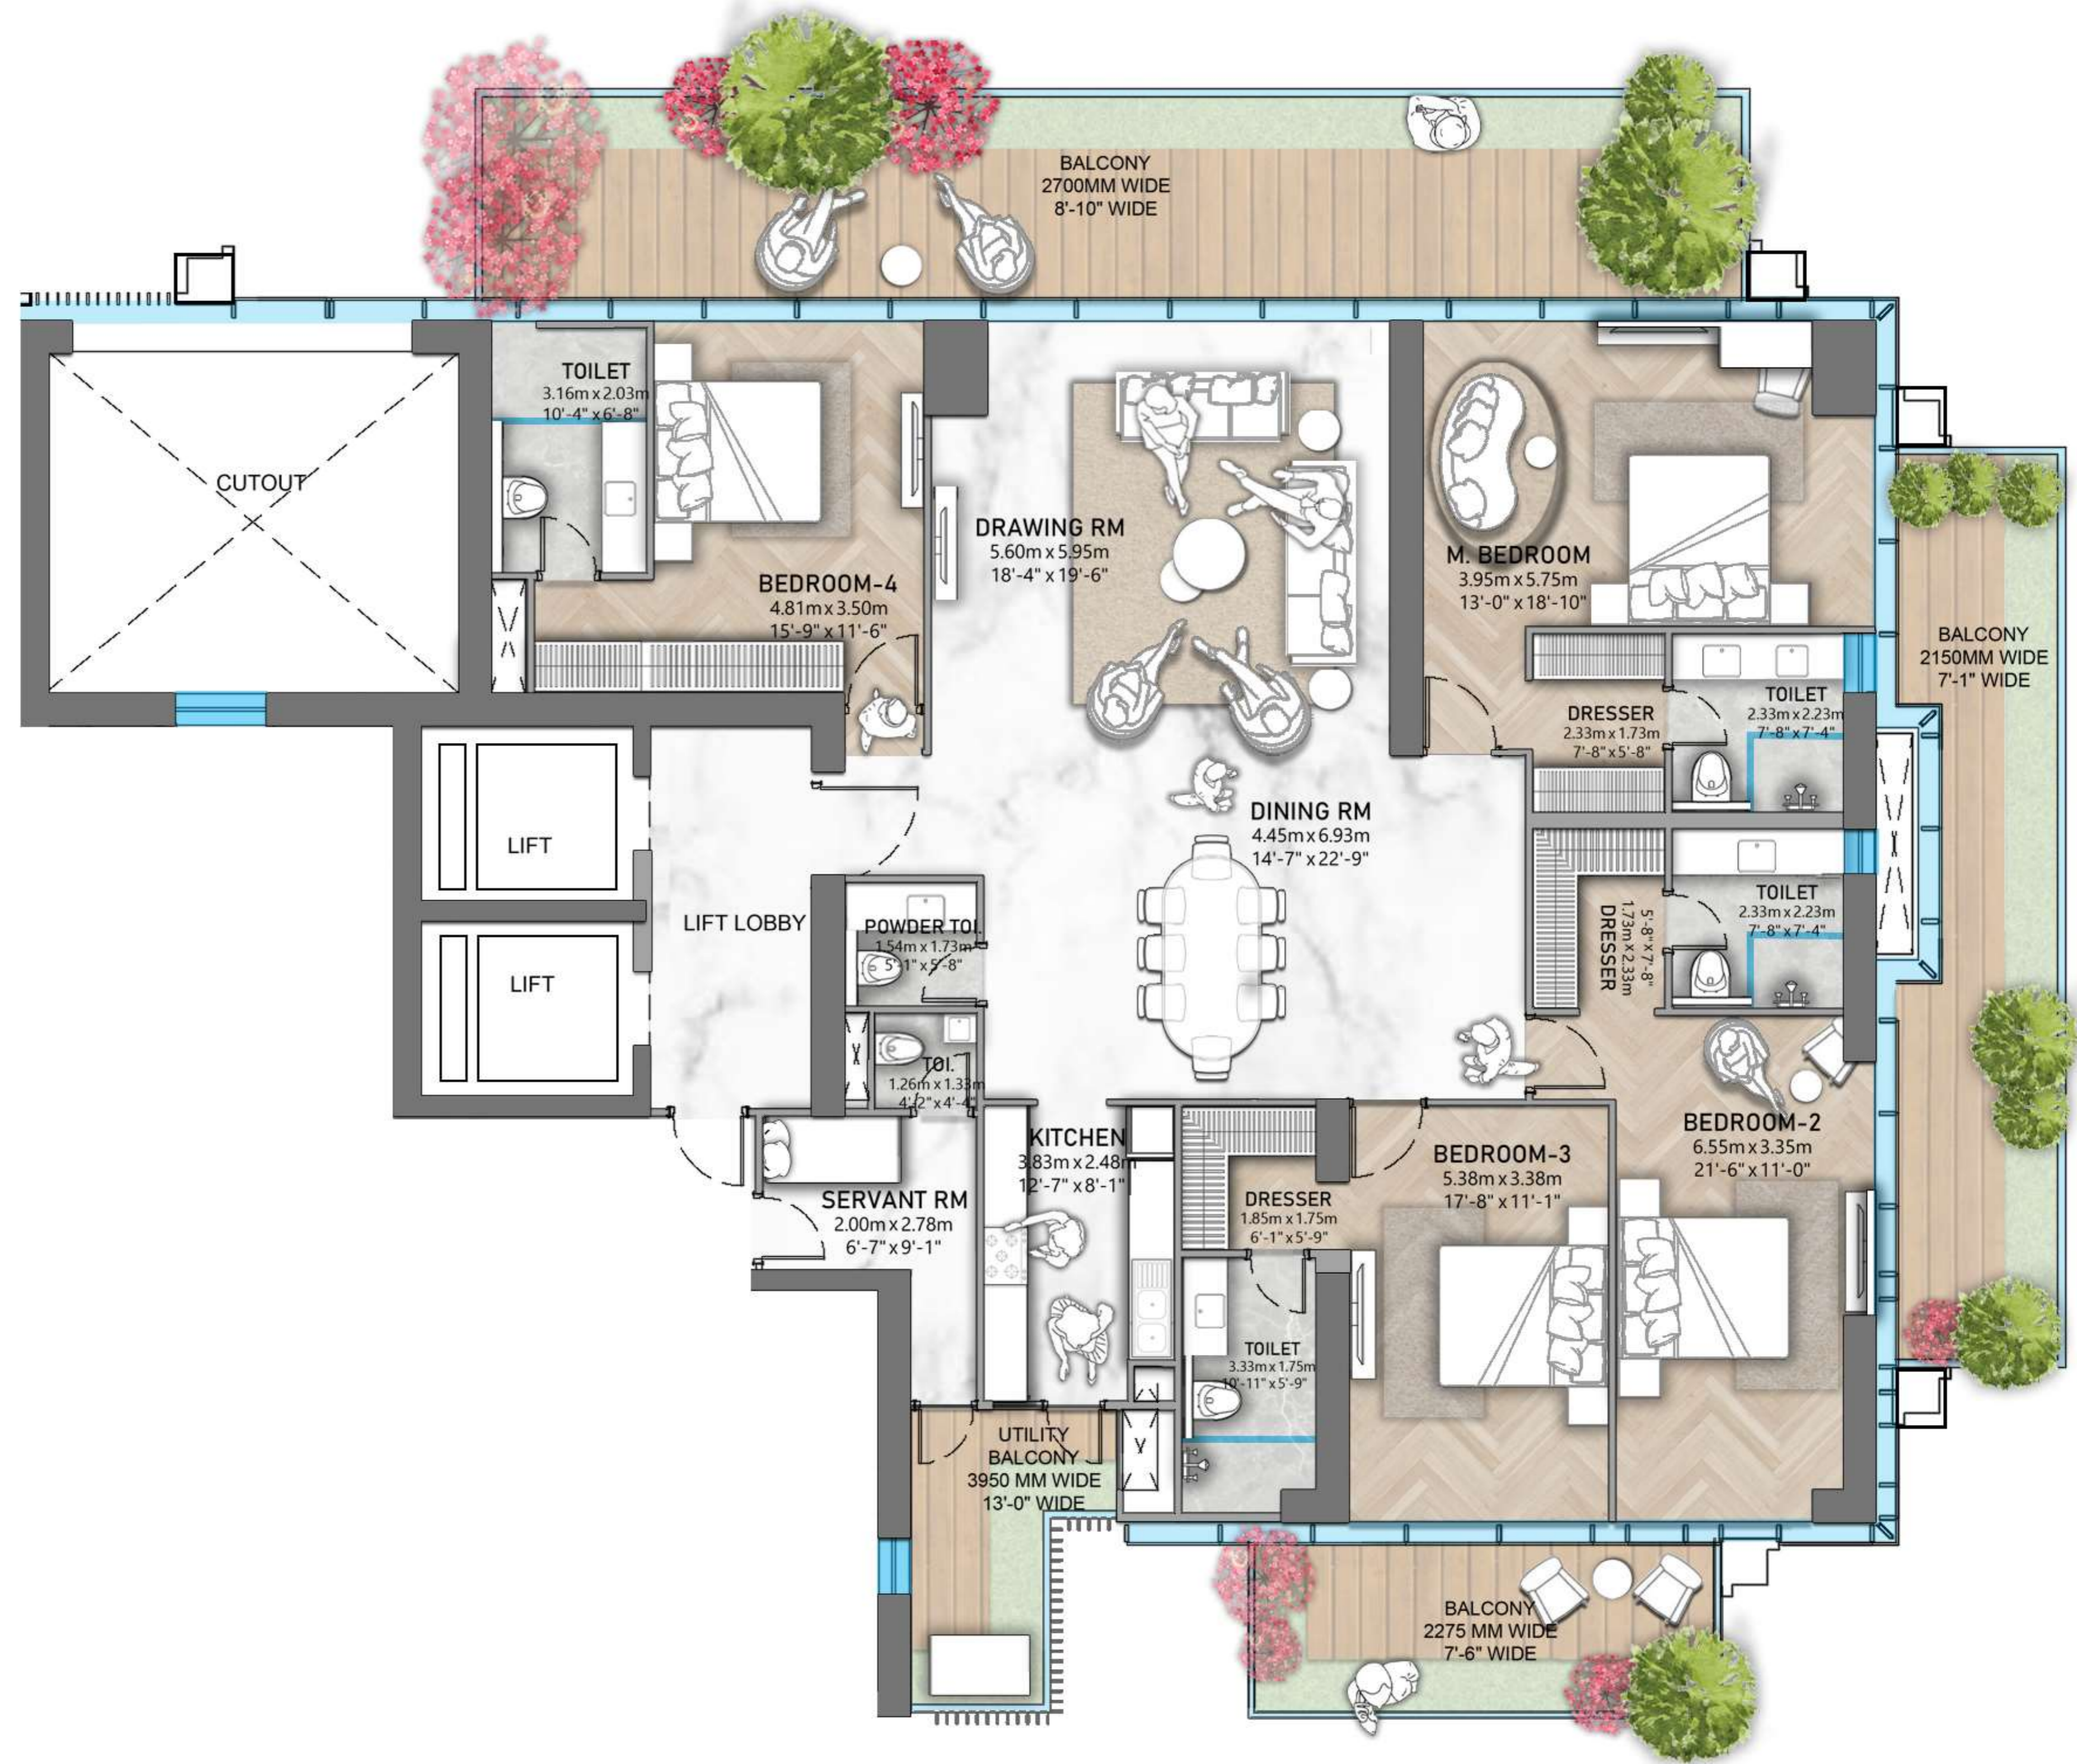

LAYOUT PLAN

4925 Sqft*

4 BHK